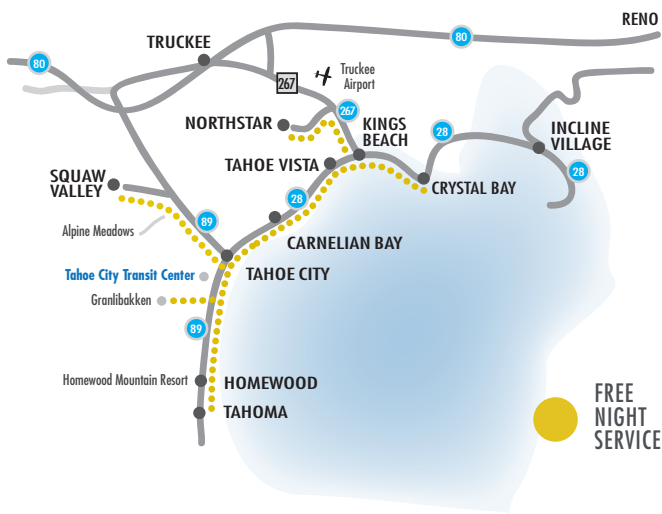

YEAR-ROUND

FREE NIGHT SERVICE

UNTIL 2AM.....

- December 21, 2017— April 8, 2018
- June 28, 2018 — September 3, 2018

UNTIL 9PM.....

- April 9, 2018 — June 27, 2018
- September 4, 2018 — December 13, 2018

Winter Night Schedule on back

TahoeTruckeeTransit.com