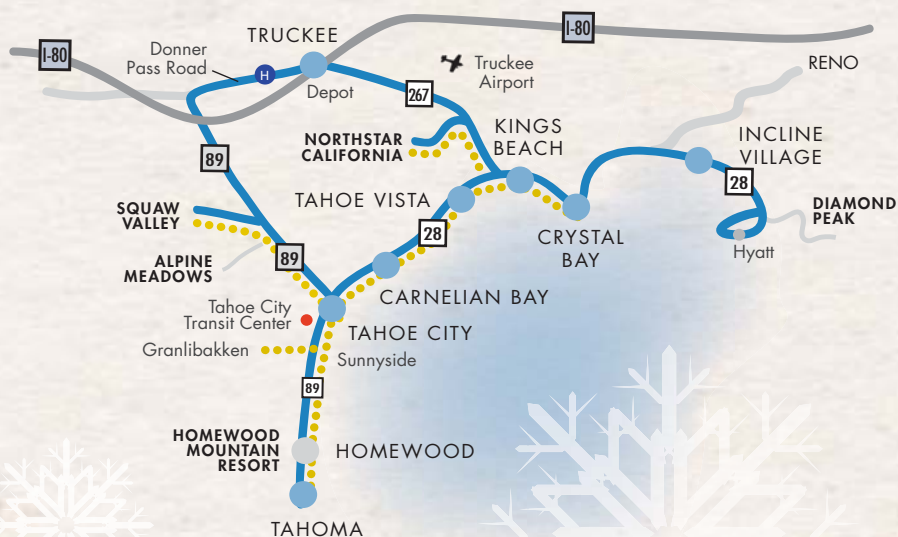

2017/2018 WINTER TRANSIT

NORTH LAKE TAHOE | TRUCKEE

© W. Bergen

TAHOE TRUCKEE AREA REGIONAL TRANSIT REGIONAL ROUTES

Tahoe City to Incline Village	28
Tahoe City to Tahoma	89
Tahoe City to Truckee	89
Crystal Bay to Truckee	267

FREE NIGHT SERVICE

TAHOE TRUCKEE AREA REGIONAL TRANSIT

Squaw Valley to Tahoe City	89
Tahoe City to Tahoma	89
Tahoe City to Crystal Bay	28
Crystal Bay to Northstar	267

TAHOE TRUCKEE AREA REGIONAL TRANSIT TRUCKEE LOCAL ROUTE DONNER SUMMIT 12/14/17 - 3/11/18

WHERE'S MY BUS? – Nextbus.com... Find TART in real time! · GOOGLE on LakeTahoeTransit.com – Use Google to find your way and plan trips.

TAHOE CITY TRANSIT CENTER – TART makes transfers at the Transit Center located south of Fanny Bridge and the Tahoe City "Y".

MORE SKI SHUTTLES! TahoeSkiShuttle.com | (866) 374-8855 North shore connections to south shore and Reno. Taking reservations NOW for Northstar, Squaw Valley | Alpine Meadows and Mt. Rose

TahoeTruckeeTransit.com