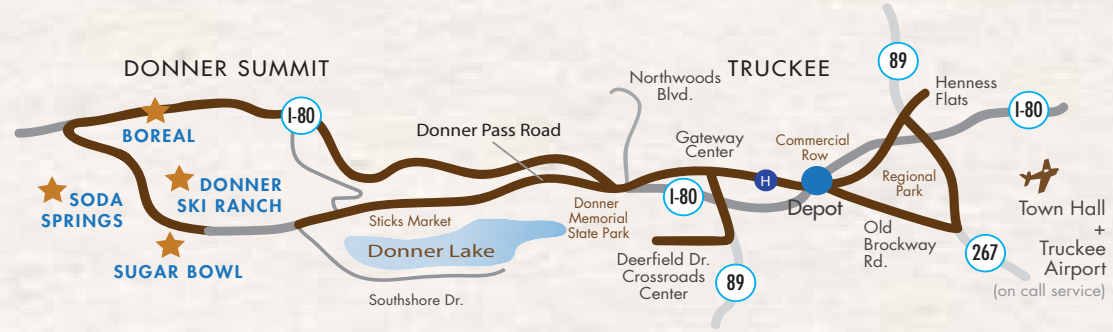

TAHOE TRUCKEE AREA REGIONAL TRANSIT
TRUCKEE LOCAL ROUTE
DONNER SUMMIT
12/14/17 - 3/11/18

WHERE'S MY BUS? – Nextbus.com... Find TART in real time! · **GOOGLE** on LakeTahoeTransit.com – Use Google to find your way and plan trips.

TAHOE CITY TRANSIT CENTER – TART makes transfers at the Transit Center located south of Fanny Bridge and the Tahoe City "Y".

MORE SKI SHUTTLES! TahoeSkiShuttle.com | (866) 374-8855 North shore connections to south shore and Reno.
Taking reservations NOW for Northstar, Squaw Valley | Alpine Meadows and Mt. Rose

TahoeTruckeeTransit.com