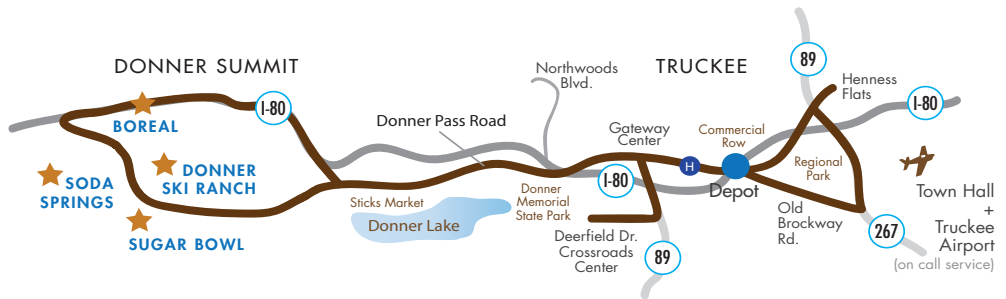

**TAHOE TRUCKEE AREA REGIONAL TRANSIT**  
**REGIONAL ROUTES**

Tahoe City to Incline Village	28
Tahoe City to Tahoma	89
Tahoe City to Truckee	89
Crystal Bay to Truckee	267

**FREE NIGHT SERVICE**

TAHOE TRUCKEE AREA REGIONAL TRANSIT

Squaw Valley to Tahoe City	89
Tahoe City to Tahoma	89
Tahoe City to Crystal Bay	28
Crystal Bay to Northstar	267

**TAHOE TRUCKEE AREA REGIONAL TRANSIT**  
**TRUCKEE LOCAL ROUTE**  
**DONNER SUMMIT**  
 12/15/16 – 3/12/17

**WHERE'S MY BUS?** – Nextbus.com... Find TART in real time! · **GOOGLE** on LakeTahoeTransit.com – Use Google to find your way and plan trips.

**TAHOE CITY TRANSIT CENTER** – TART makes transfers at the Transit Center located south of Fanny Bridge and the Tahoe City "Y".

**MORE SKI SHUTTLES!** TahoeSkiShuttle.com | (866) 374-8855 North shore connections to south shore and Reno. Taking reservations NOW for Northstar, Squaw Valley | Alpine Meadows and Mt. Rose

**TahoeTruckeeTransit.com**