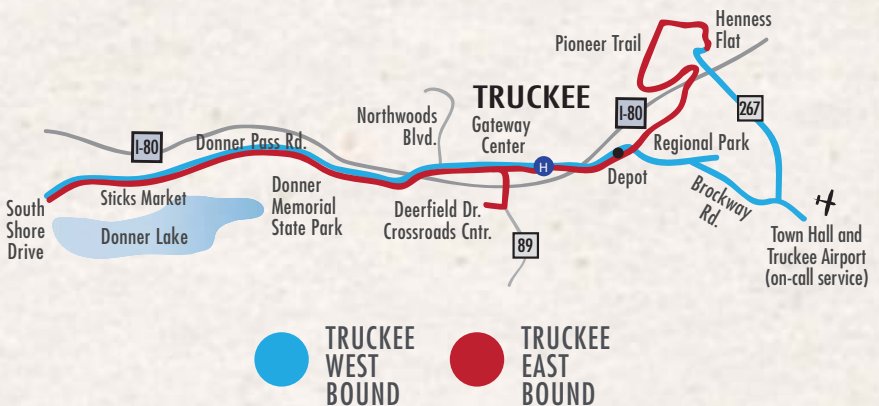

- 

**TRUCKEE
WEST
BOUND**
- 

**TRUCKEE
EAST
BOUND**

FREE! SUMMER NIGHT SERVICE

June 29, 2017 – September 4, 2017

TahoeTruckeeTransit.com

Offering larger buses to accommodate more passengers!
4th of July evening shuttles run until 2am. Squaw Valley,
Crystal Bay & West Shore buses transfer at Tahoe City Transit Center.

*Please don't
drink
and drive!*

TART's FREE Night Service will continue throughout the
fall season until 9:30pm beginning September 5, 2017.

SQUAW VALLEY TO TAHOE CITY TRANSIT CENTER TO KINGS BEACH TO CRYSTAL BAY

CRYSTAL BAY TO KINGS BEACH TO TAHOE CITY TRANSIT CENTER TO SQUAW VALLEY

Crystal Bay	7:00pm	8:00pm	9:00pm	10:00pm	11:00pm	12:00am	1:00am
Kings Beach	7:03	8:03	9:03	10:03	11:03	12:03	1:03
Tahoe Vista	7:07	8:07	9:07	10:07	11:07	12:07	1:07
Carnelian Bay	7:12	8:12	9:12	10:12	11:12	12:12	1:12
Dollar Hill	7:18	8:18	9:18	10:18	11:18	12:18	1:18
Lake Forest	7:20	8:20	9:20	10:20	11:20	12:20	1:20
Lighthouse Shopping Ctr.	7:23	8:23	9:23	10:23	11:23	12:23	1:23
Boatworks Mall	7:25	8:25	9:25	10:25	11:25	12:25	1:25
Bank of America	7:27	8:27	9:27	10:27	11:27	12:27	1:27
TC Transit Center	7:30	8:30	9:30	10:30	11:30	12:30	1:30
River Ranch	7:37	8:37	9:37	10:37	11:37	12:37	1:37
Squaw Vly. Rd./Hwy. 89	7:40	8:40	9:40	10:40	11:40	12:40	1:40
Resort at Squaw Creek	7:47	8:47	9:47	10:47	11:47	12:47	1:47
Village at Squaw Valley	7:55	8:55	9:55	10:55	11:55	12:55	1:55
Squaw Valley Clock Twr.	8:00pm	9:00pm	10:00pm	11:00pm	12:00am	1:00am	2:00am

TAHOMA TO HOMEWOOD TO SUNNYSIDE TO GRANLIBAKKEN TO TAHOE CITY TRANSIT CTR.

Tahoma PO	7:00pm	8:00pm	9:00pm	10:00pm	11:00pm	12:00am	1:00am
Homewood	7:10	8:10	9:10	10:10	11:10	12:10	1:10
Rideout	7:12	8:12	9:12	n/a	n/a	n/a	n/a
Sunnyside	7:15	8:15	9:15	10:15	11:15	12:15	1:15
Granlibakken	7:25	8:25	9:25	10:25	11:25	12:25	1:25
Tahoe City Transit Ctr.	7:30pm	8:30pm	9:30pm	10:30pm	11:30pm	12:30am	1:30am