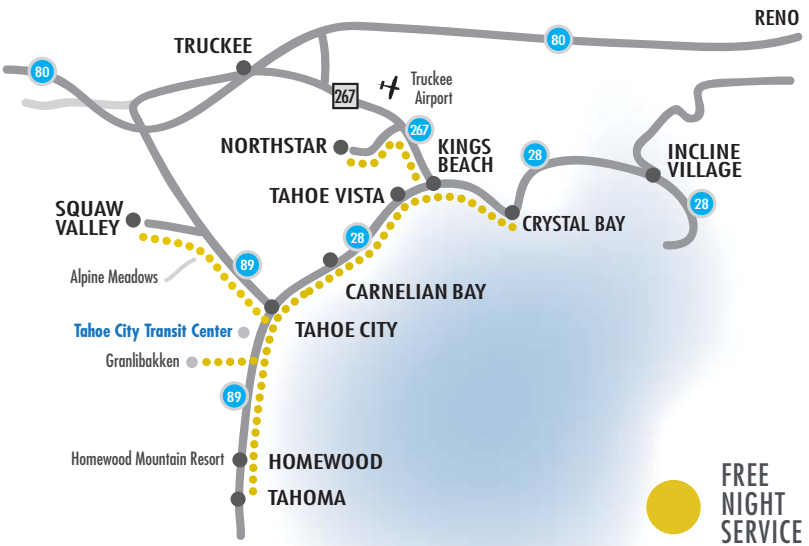

YEAR-ROUND

FREE NIGHT SERVICE

UNTIL 2AM .....

- December 15, 2017– April 8, 2018
- June 28, 2018 – September 3, 2018

UNTIL 9PM .....

- September 5, 2017– December 14, 2017
- April 9, 2018 – June 27, 2018

Spring/Fall Night Schedule on back